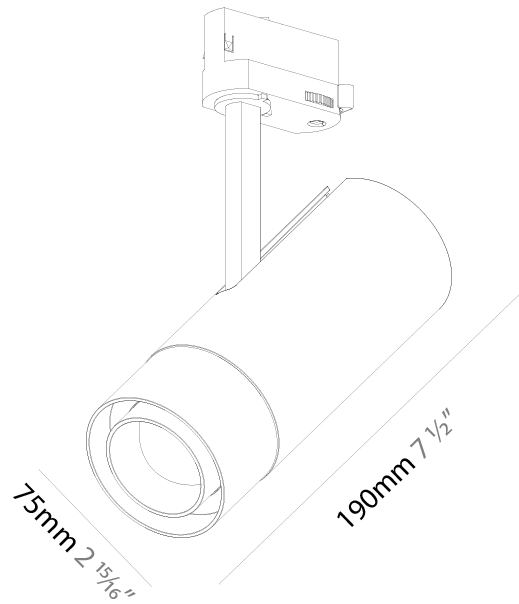

GENERAL

Series: Imagine
 Subseries: Imagine Flex
 Brand: Prolicht
 Division: Architectural
 Mounting Type: Surface
 Mounting Location: Ceiling
 Subcategory: Spots

PHYSICAL

Shape: Cylinder
 Diameter (mm): 75
 Diameter (in): 2 ¹⁵/₁₆
 Height (mm): 190
 Height (in): 7 ¹/₂
 Max. Overall Height (mm): 235
 Max. Overall Height (in): 9 ¹/₄
 Light Distribution: Adjustable / Direct
 Weight (kg): 0.919
 Weight (lbs): 2.02
 Fixture Finish: SSR / BKV / CWI / CRY / HAB / UFT / ITA / RUA / FTG / MYG / LOD / PUS / FRO / FUP / KIA / POP / BLS / SPG / MEY / GOH / GUM / CHC / COM / ABZ / JAG / OBR / MOS / ROR
 Fixture Material: Aluminum Die Cast

GENERAL

Series: Imagine
 Subseries: Imagine Flex
 Brand: Prolicht
 Division: Architectural
 Mounting Type: Track
 Mounting Location: Ceiling
 Subcategory: Spots

PHYSICAL

Shape: Cylinder
 Diameter (mm): 75
 Diameter (in): 2 ¹⁵/₁₆
 Height (mm): 190
 Height (in): 7 ¹/₂
 Max. Overall Height (mm): 210
 Max. Overall Height (in): 8 ¹/₄
 Light Distribution: Adjustable / Direct
 Weight (kg): 0.702
 Weight (lbs): 1.54
 Fixture Finish: SSR / BKV / CWI / CRY / HAB / UFT / ITA / RUA / FTG / MYG / LOD / PUS / FRO / FUP / KIA / POP / BLS / SPG / MEY / GOH / GUM / CHC / COM / ABZ / JAG / OBR / MOS / ROR
 Holder Finish: BLK / WHI / SIL
 Fixture Material: Aluminum Die Cast

OPTICAL

Reflector°: 14° to 48°
 Adjustability: Rotational 350°; Tilt 90°

RATINGS AND CERTIFICATIONS

Certified By: Certified for North American Standards
 IP rating: IP20

A3T110-

PROJECT

TYPE

SPECIFIER